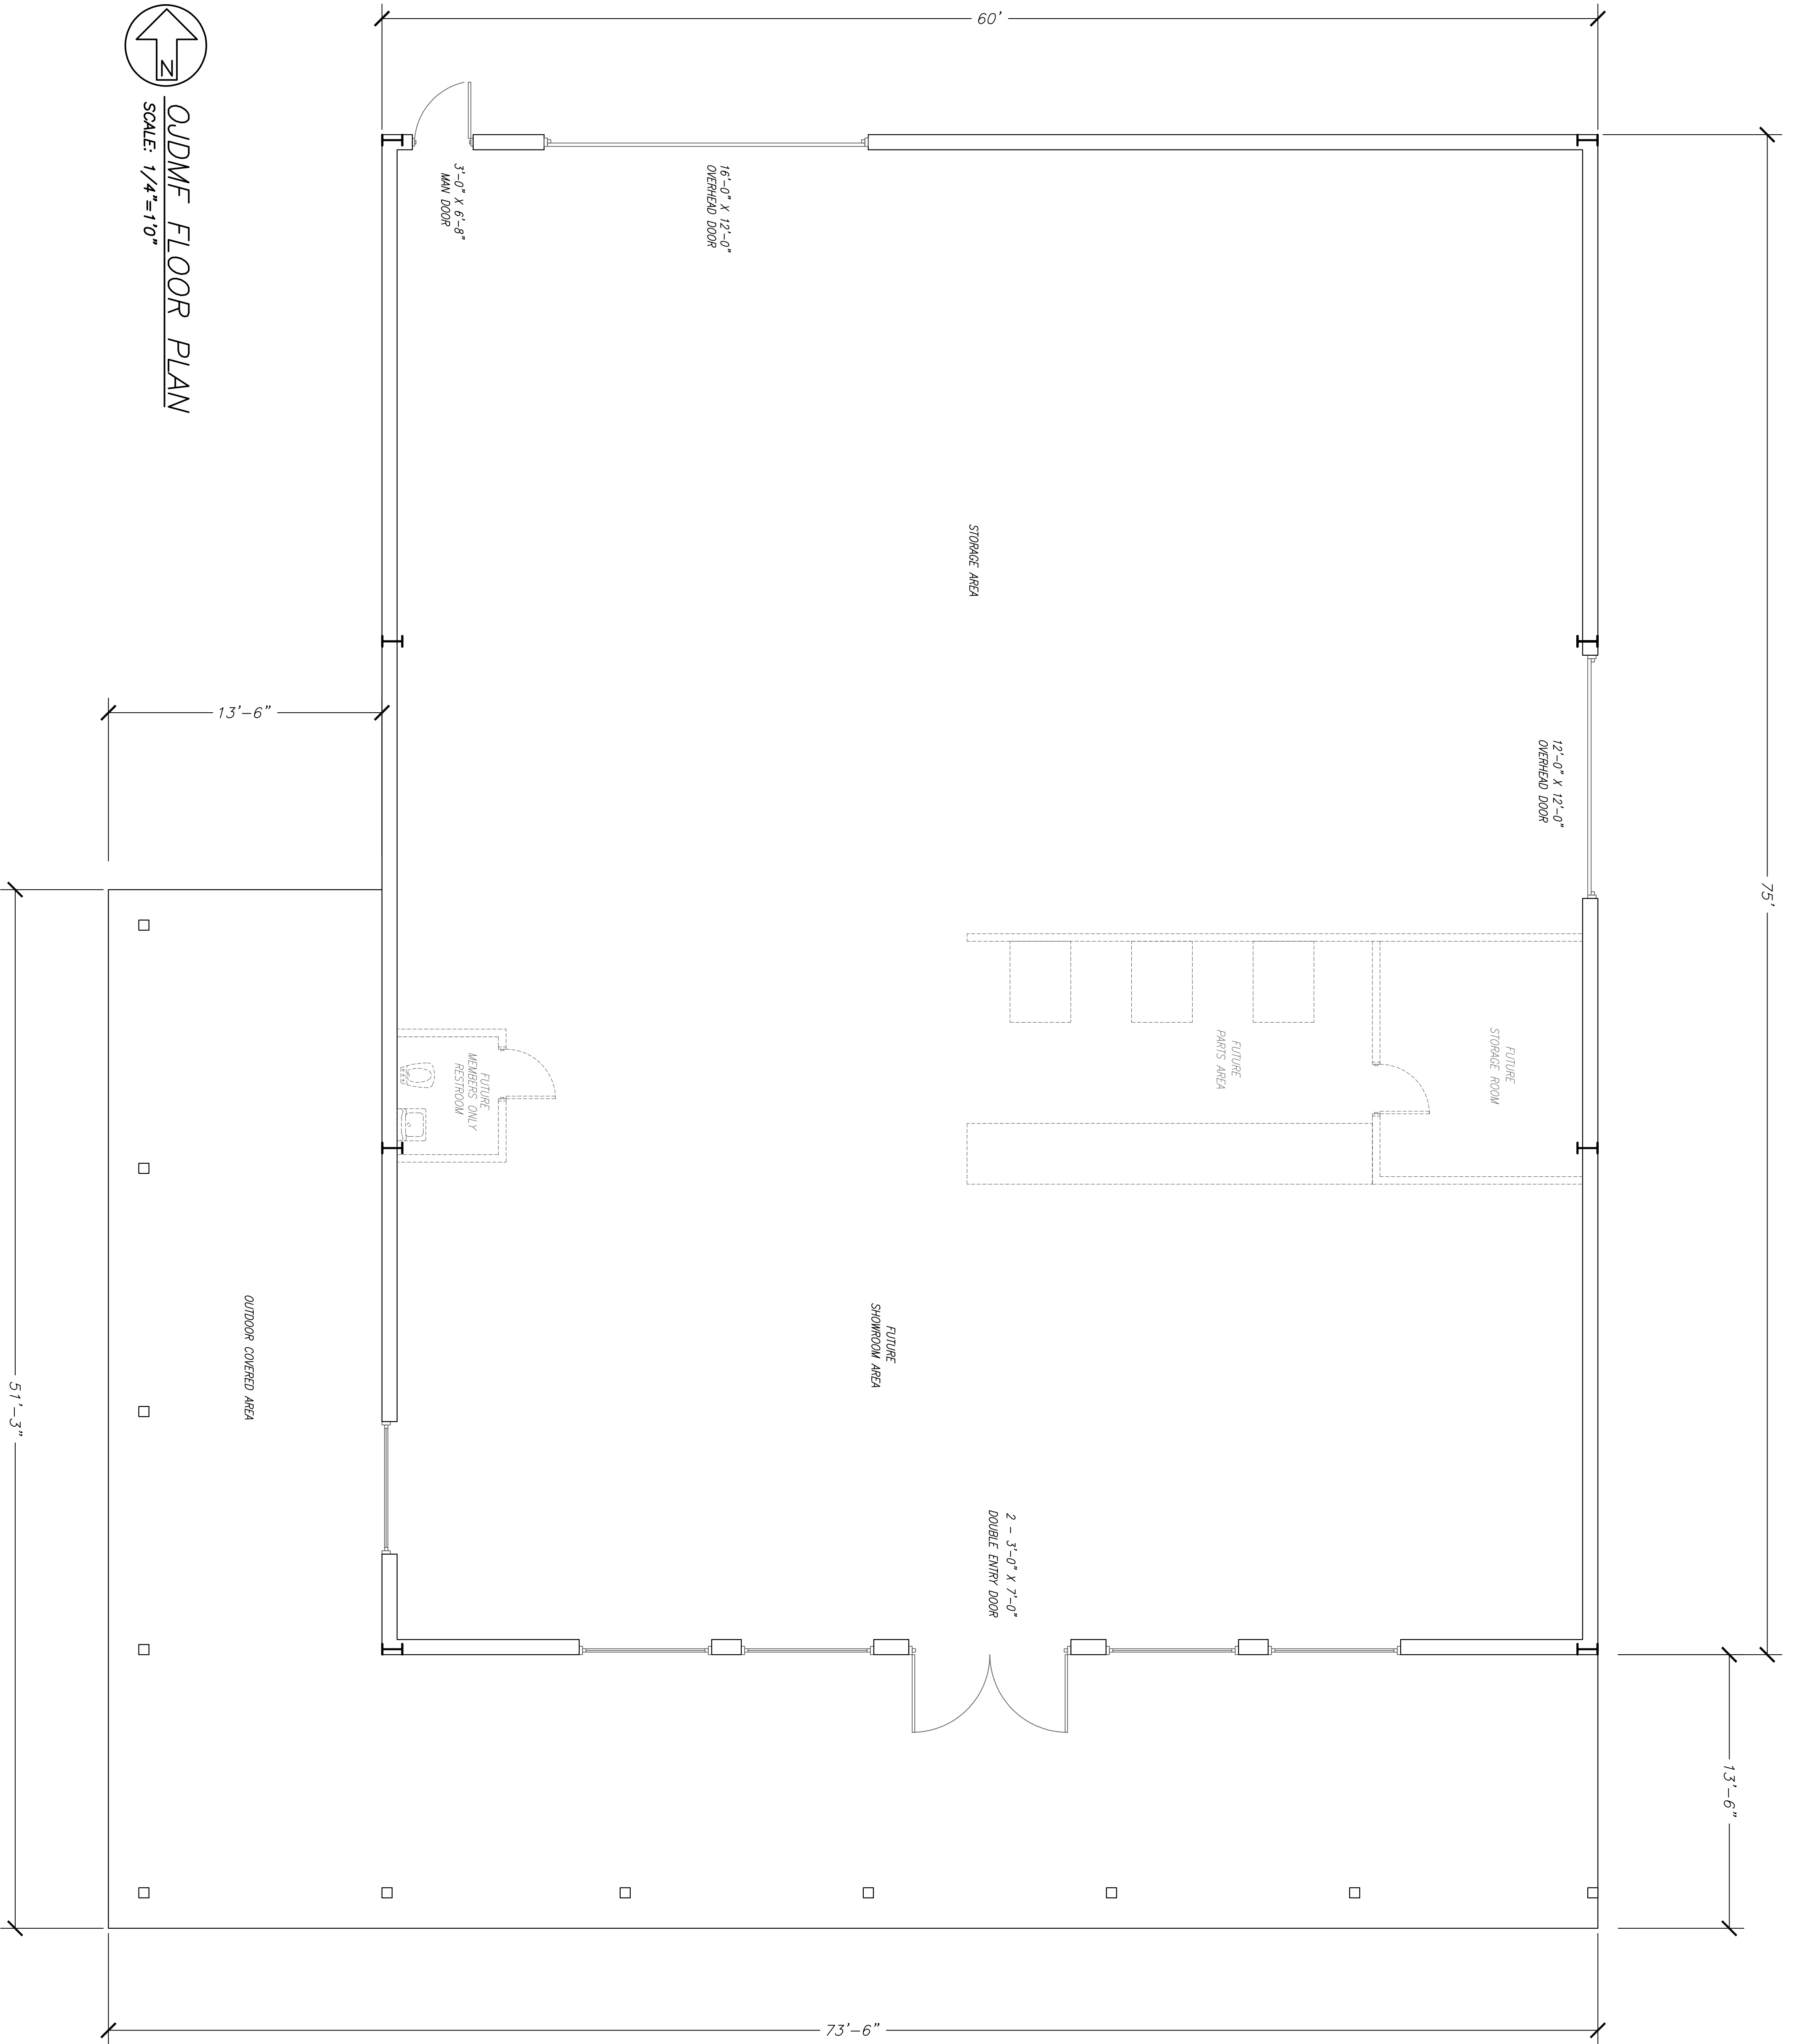

QJDMF FLOOR PLAN
SCALE: 1/4"=1'-0"

REVISIONS

Oregon John Deere Museum Foundation
3995 Brooklake Road NE
Brooks, Or. 97303

PROJECT DESCRIPTION

DATE 06/08/09

DRAWN BY TSW

SCALE 1/4"=1'-0"

PROJECT # XXXXX